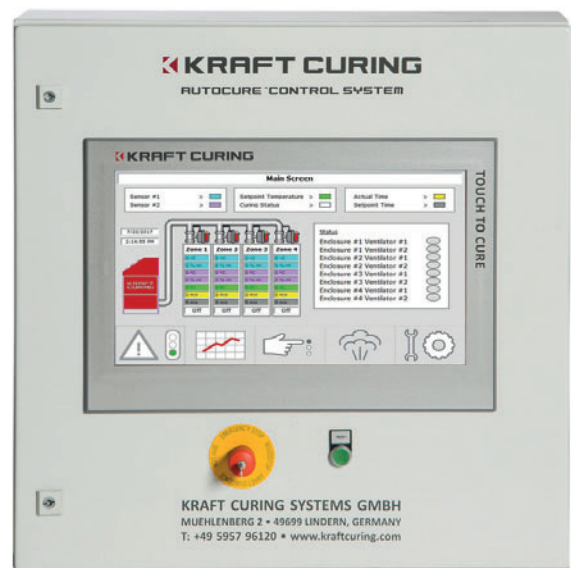

The interface of Access Anywhere mirrors the graphical data that would normally be available on a screen in the plant.

Kraft Curing sponsored the free download possibility of the pdf of this article for all readers of CPI. Please check the website www.cpi-worldwide.com/channels/kraft_curing or scan the QR code with your smartphone to get direct access to this website.

FURTHER INFORMATION

Kraft Curing Systems GmbH
Mühlenberg 2
49699 Lindern, Germany
T +49 5957 96120
F +49 5957 961210
info@kraftcuring.com
www.kraftcuring.com