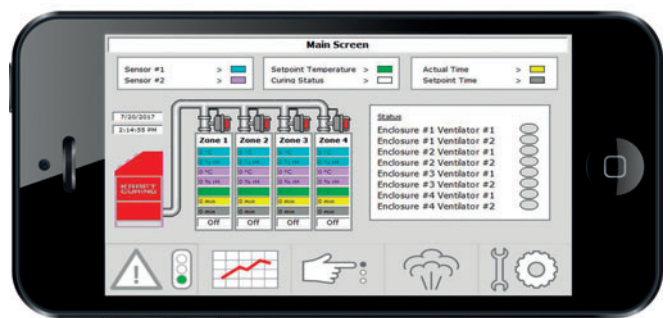

The interface of Access Anywhere mirrors the graphical data that would normally be available on a screen in the plant.

Kraft Curing sponsored the free download possibility of the pdf of this article for all readers of CPI. Please check the website www.cpi-worldwide.com/channels/kraft_curing or scan the QR code with your smartphone to get direct access to this website.

FURTHER INFORMATION

Kraft Curing Systems GmbH
Mühlenberg 2
49699 Lindern, Germany
T +49 5957 96120
F +49 5957 961210
info@kraftcuring.com
www.kraftcuring.com