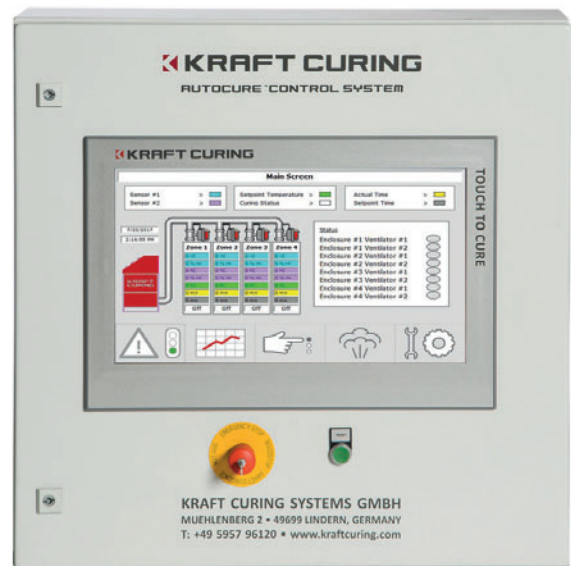

The interface of Access Anywhere mirrors the graphical data that would normally be available on a screen in the plant.

Kraft Curing sponsored the free download possibility of the pdf of this article for all readers of CPI. Please check the website www.cpi-worldwide.com/channels/kraft_curing or scan the QR code with your smartphone to get direct access to this website.

FURTHER INFORMATION

Kraft Curing Systems GmbH
Mühlenberg 2
49699 Lindern, Germany
T +49 5957 96120
F +49 5957 961210
info@kraftcuring.com
www.kraftcuring.com