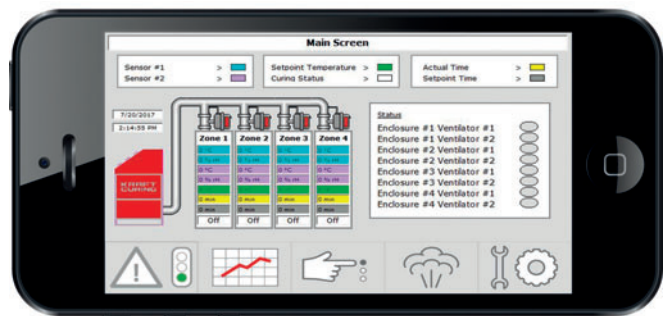

The interface of Access Anywhere mirrors the graphical data that would normally be available on a screen in the plant.

Kraft Curing sponsored the free download possibility of the pdf of this article for all readers of CPI. Please check the website www.cpi-worldwide.com/channels/kraft_curing or scan the QR code with your smartphone to get direct access to this website.

FURTHER INFORMATION

Kraft Curing Systems GmbH
Mühlenberg 2
49699 Lindern, Germany
T +49 5957 96120
F +49 5957 961210
info@kraftcuring.com
www.kraftcuring.com