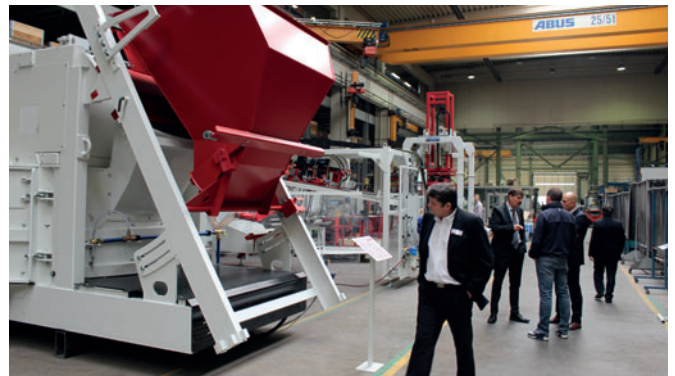

Visitors and interested parties were cordially invited to get an impression of the group's complete range of services: The Hess after-sales service made various presentations and several concrete block making machines were on show, some of them in operation. Further exhibits included a stone doubler, a washout machine, a concrete mixer, a transport pallet silo, a finger car, a board finger car and a cuber.

The declared goal of the trade fair was the presentation of the Topwerk Group as well as the Hess manufacturing site in Burbach. This goal was achieved in an impressive manner and to everyone's satisfaction as the visitors showed great interest in the exhibits on show and their production. Two of the concrete block machines were still in a half-assembled condition and thus offered insights that are no longer possible later when the machine is fully assembled.

Live presentation of a Hess RH 2000-3MVA

The visitors were interested in all of the production areas